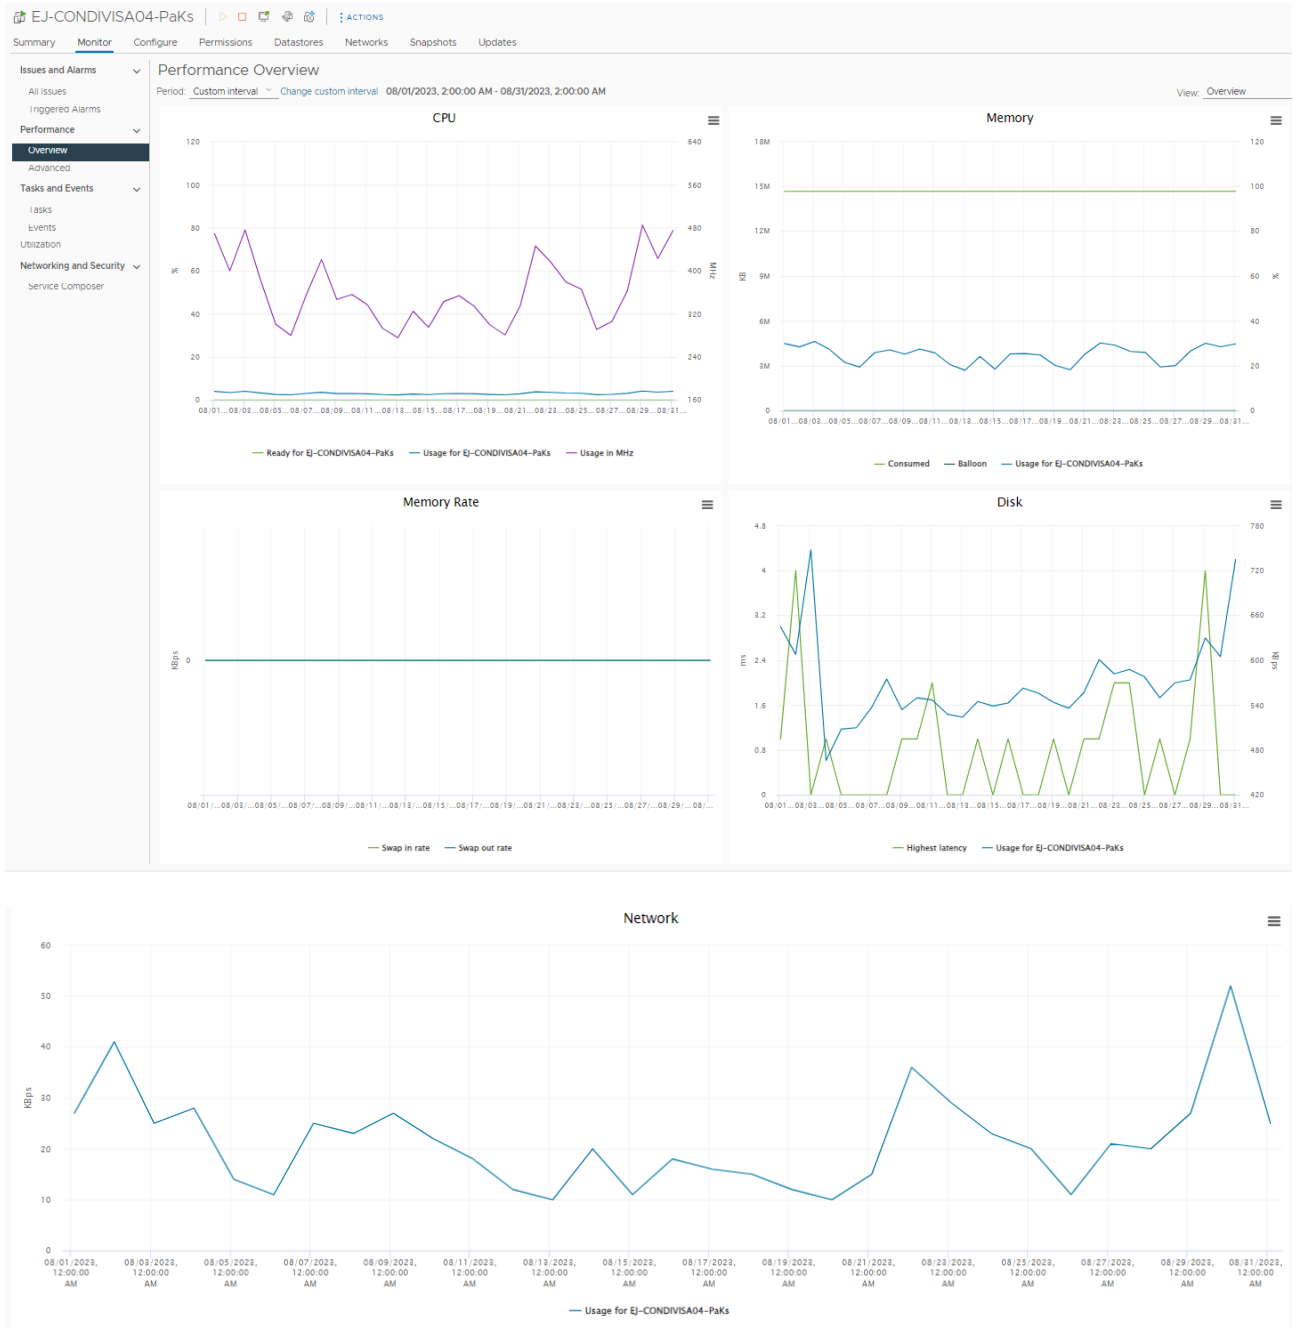

Statistiche utilizzo: Maggio 2023

Giugno 2023

Luglio 2023

Agosto 2023

Evidenza risorse

EJ-CONDIVISA04-PaKs
ACTIONS

Summary
Monitor
Configure
Permissions
Datastores
Networks
Snapshots
Updates

Guest OS

Power Status Powered On

Guest OS CentOS 7 (64-bit)

VMware Tools Running, version:11269 (Guest Managed)

DNS Name (1) ej-condivisa04

IP Addresses (2) 10.219.0.216
fe80::250:56ff:fe01:97c

Encryption Not encrypted