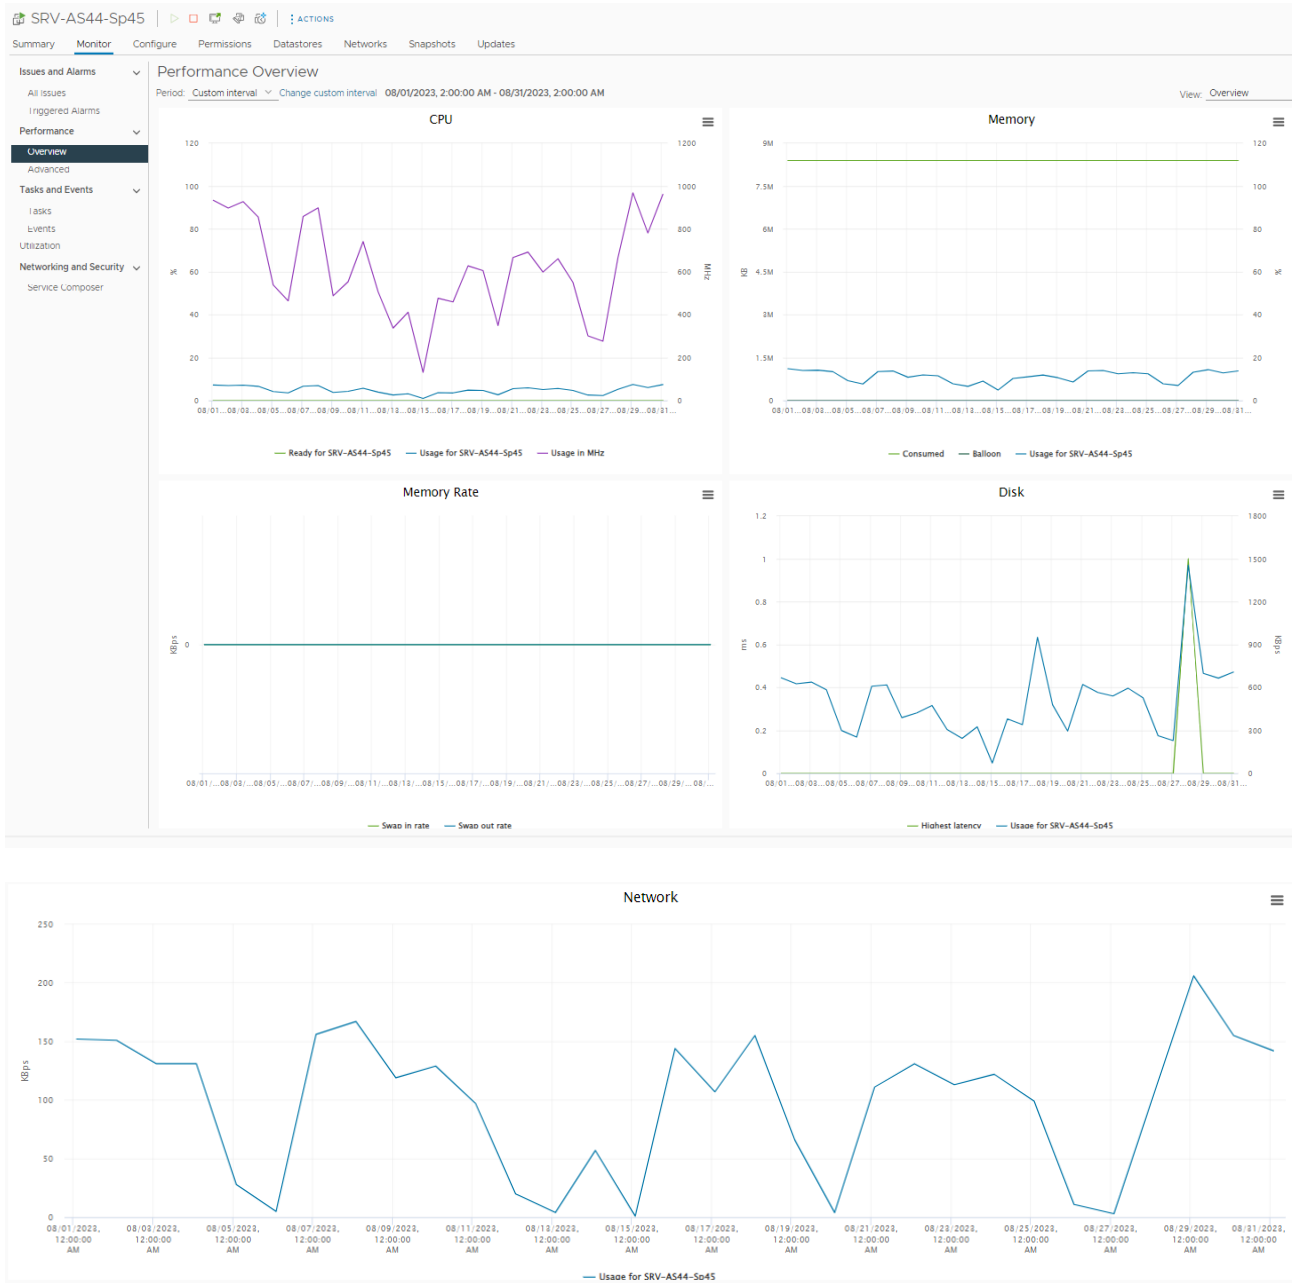

Statistiche utilizzo: Maggio 2023

Giugno 2023

Luglio 2023

Agosto 2023

Evidenza risorse

SRV-AS44-Sp45 | ▶ □ 🖥️ 🔄 🔗 | ⋮ ACTIONS

Summary | Monitor | Configure | Permissions | Datastores | Networks | Snapshots | Updates

⚠️ A newer version of VMware Tools is available for this virtual machine. [Upgrade VMware Tools...](#)

Guest OS

Power Status 🖥️ Powered On

Guest OS 🇺🇸 Microsoft Windows Server 2019 (64-bit)

VMware Tools Running, version:11333 (Upgrade available) ⓘ